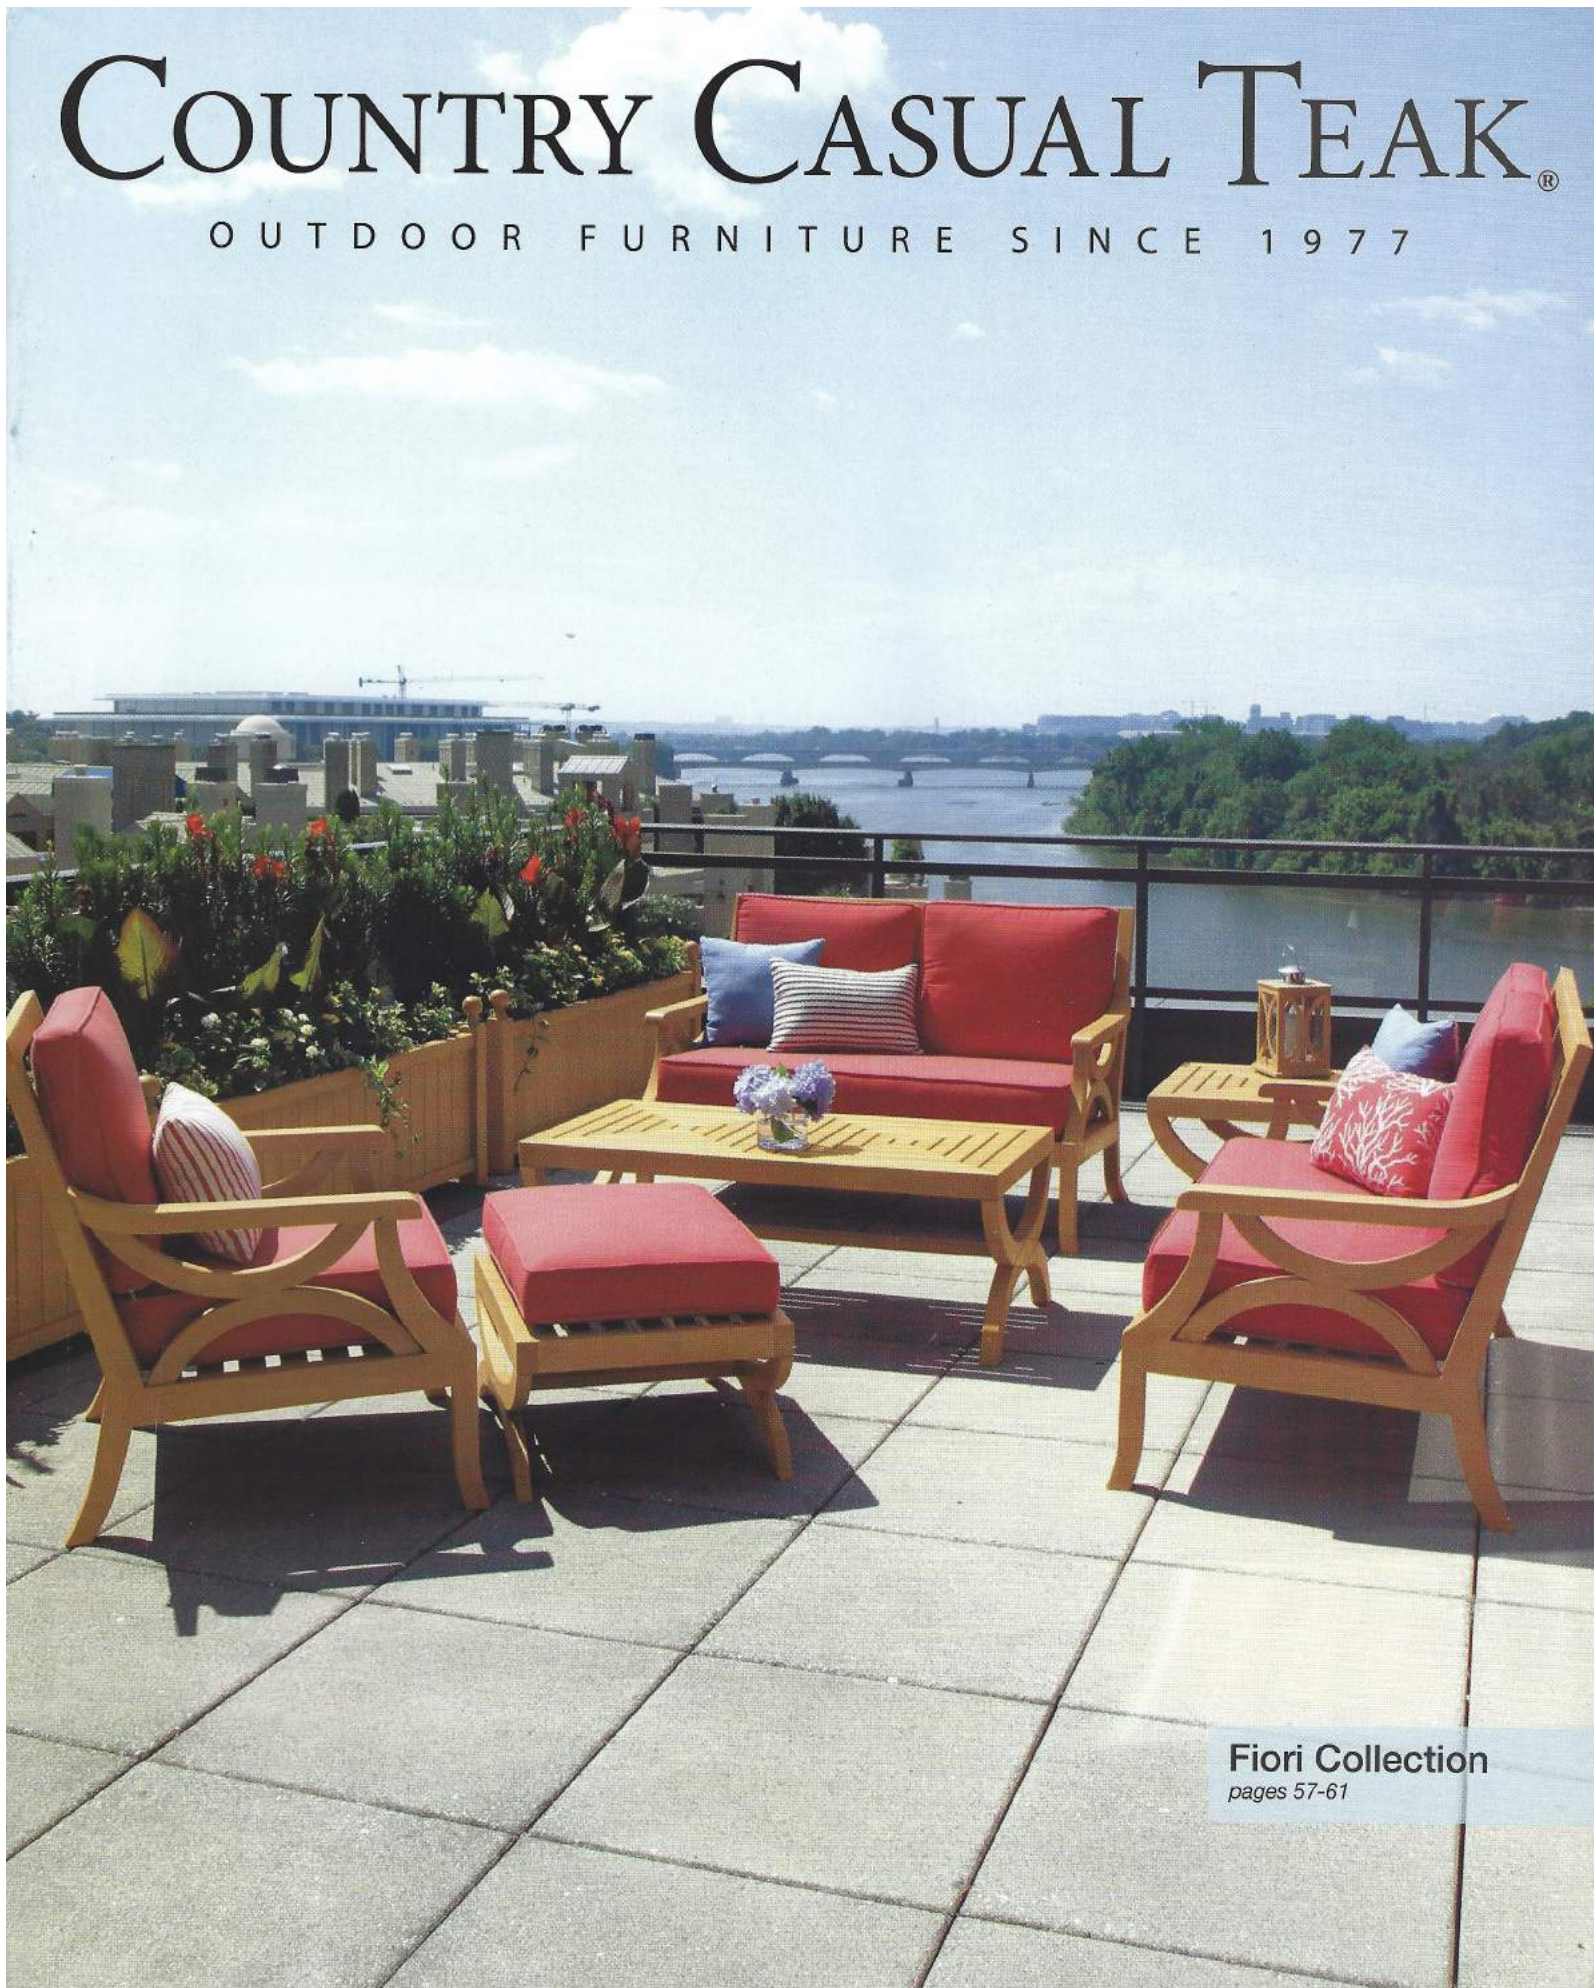

COUNTRY CASUAL TEAK®

OUTDOOR FURNITURE SINCE 1977

Fiori Collection
pages 57-61

FIORI® LOUNGE

Graceful lines make up the Fiori lounge collection, with square, geometric patterns in the tabletops and demilune lines built into the lounge arms and backs. Deep-set seats and luxurious, plush cushions make relaxing outside a dream. Choose from over 50 different fabrics to create a unique Fiori set.